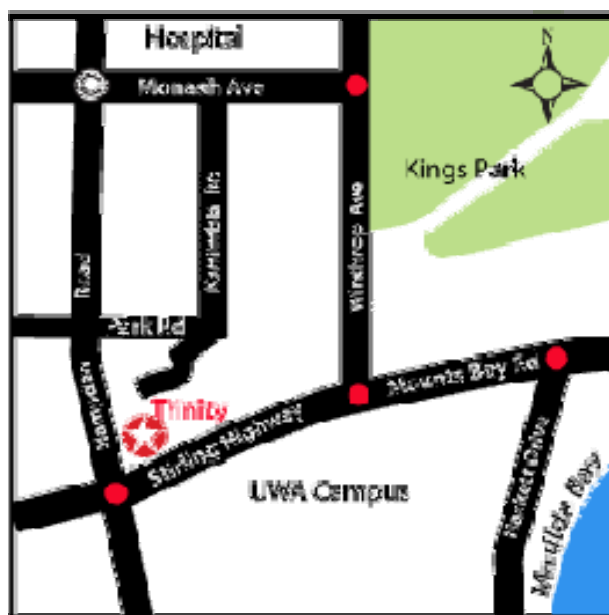

Turn left at the round-about into Hampden Road. Continue straight on - Trinity is on your left hand side before Stirling Highway.

BY BUS OR TAXI:

.....from the Airports

Perth International Airport - Pre-book the Fremantle Airport Shuttle Bus or jump in a taxi outside the terminal building. The taxi fare should cost around $40 and the Airport Shuttle Bus from around $25.

Perth Domestic Airport - Pre-book the Fremantle Airport Shuttle Bus or jump in a taxi outside the terminal building. The taxi fare should cost around $30 and the Airport Shuttle Bus from around $25.

Public Transport (Bus) - Take bus number 37 from outside the Domestic Terminal. This will take you to the City Bus Port and from there, you can catch any of the following buses - 23, 78, 102, 107 - ask the driver to let you off at Stirling Highway after Fairway. Trinity is located on the opposite side of the road.

.....from the City

Public Transport (Bus) - From the City Bus Port you can catch any of the following buses - 23, 78, 102, 107 - ask the driver to let you off at Stirling Highway after Fairway. Trinity is located on the opposite side of the road.

Taxi - The taxi fare should cost around $15.

.....from Regional WA or Perth Suburbs

Bus or Train - Please refer to the TransPerth (metro) or TransWA (Regional) Web Sites for Journey Planners or contact TransPerth on 13 62 13 or (08) 9428 1900 - (interstate callers) and TransWA on 1300 6622 05 for assistance.

CLICK HERE TO RETURN TO
CONFERENCE ROOMS PAGE
AND ENQUIRY/BOOKING FORM